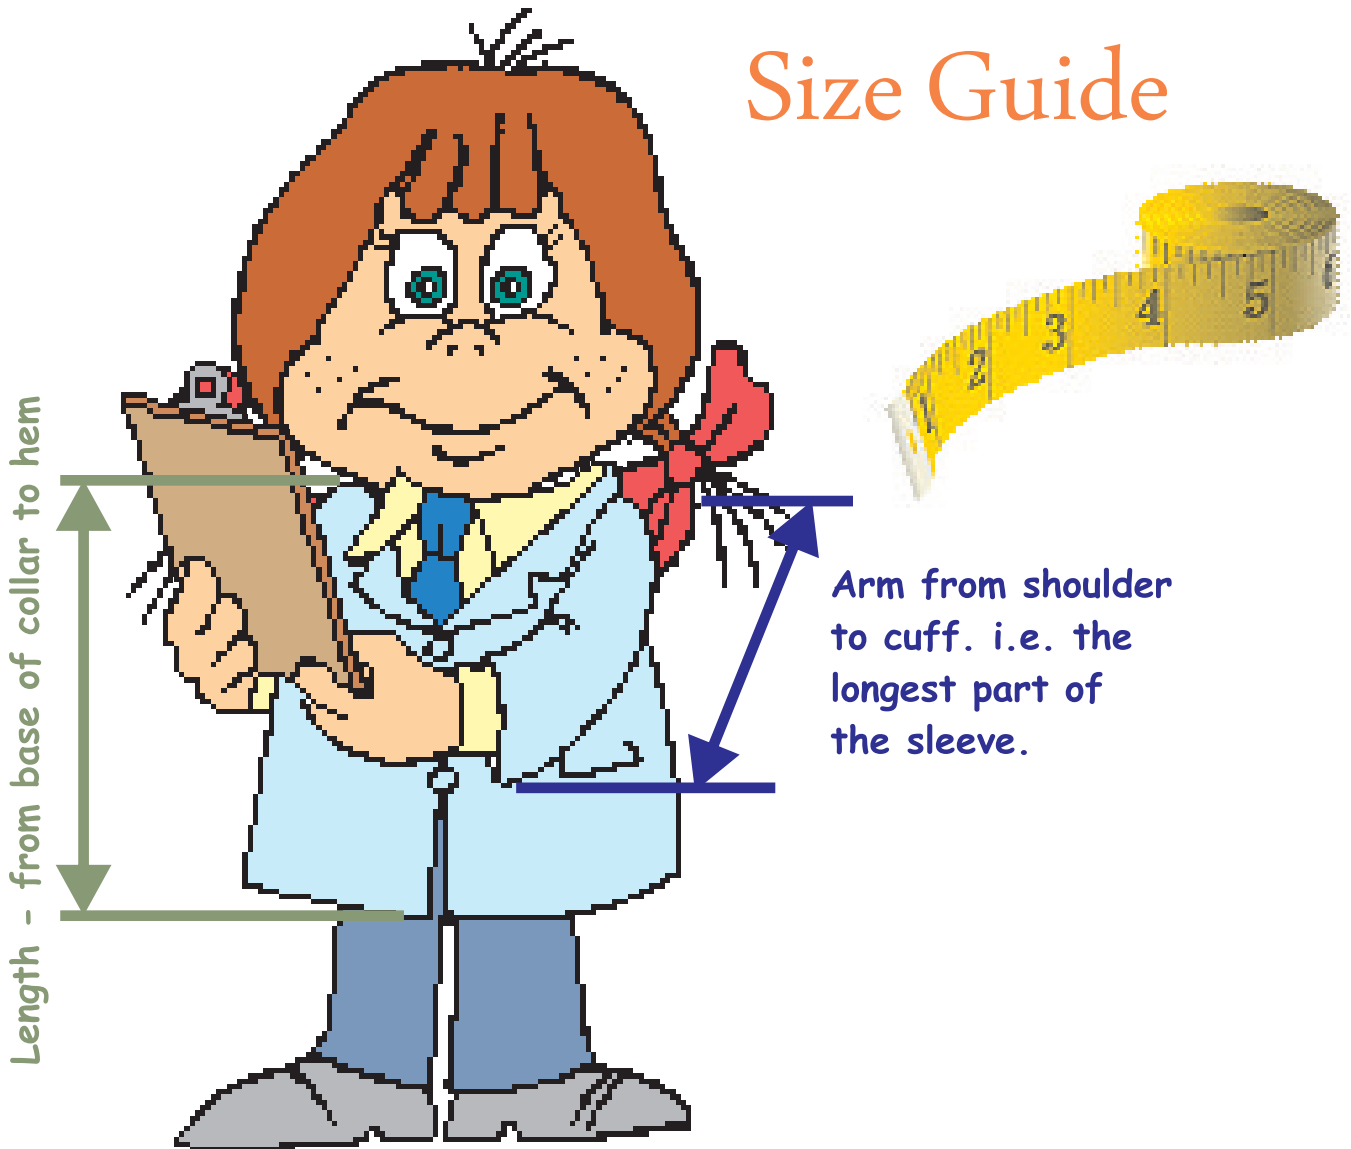

Junior Lab Coats from Food Safety Direct

www.kidslabcoats.co.uk

Size Guide

Size (Age)	To fit Chest	Length	Sleeve
5-7	72cm (28")	72cm (28")	41cm (14")
8-10	78cm (31")	80cm (31")	47cm (18")
11-12	85cm (33")	85cm (33")	53cm (21")
13-14	92cm (36")	89cm (35")	58cm (23")

To work out the correct chest size, measure under the arms at the fullest part around the chest.